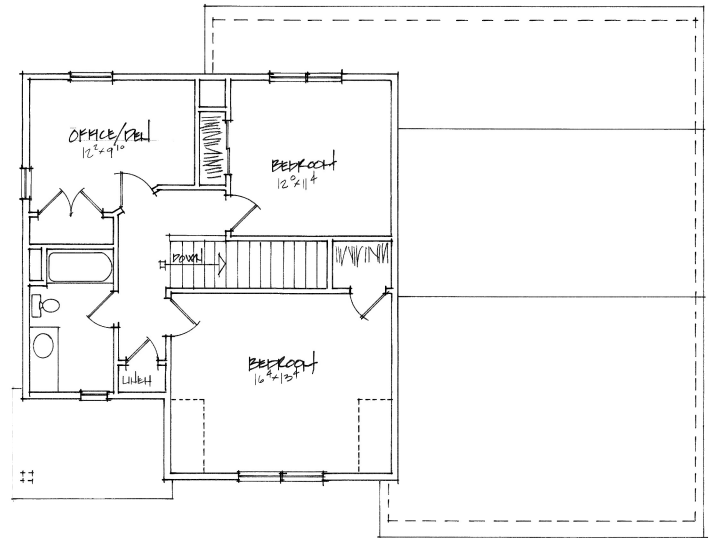

FIRST LEVEL

SECOND LEVEL

THE STAR

3 BEDROOMS / 2.5 BATHS

FIRST LEVEL: 1,152 SQFT

SECOND LEVEL: 768 SQFT

TOTAL: 1,920 SQFT