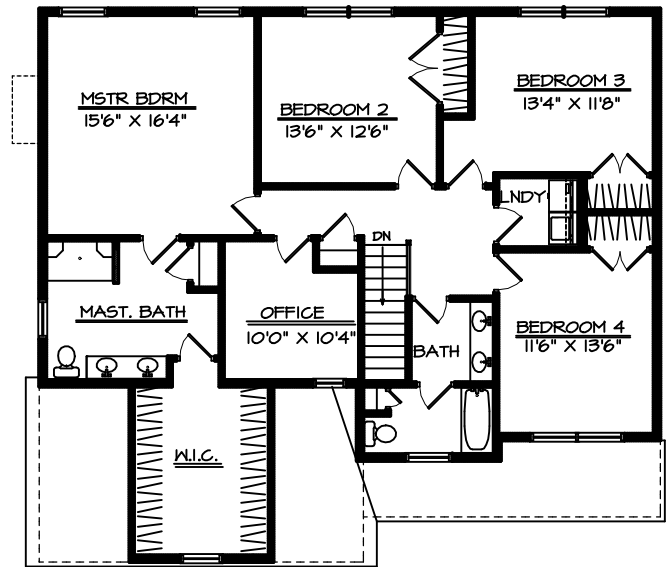

FIRST FLOOR PLAN

CEILING HEIGHT @ THIS LEVEL = 9'-0"

PLAN 13-162	
4 BEDROOMS	2 1/2 BATHS
LIVING AREA	
FIRST FLOOR:	1108 S.F.
SECOND FLOOR:	1532 S.F.
TOTAL:	2640 S.F.

SECOND FLOOR PLAN

CEILING HEIGHT @ THIS LEVEL = 8'-0"